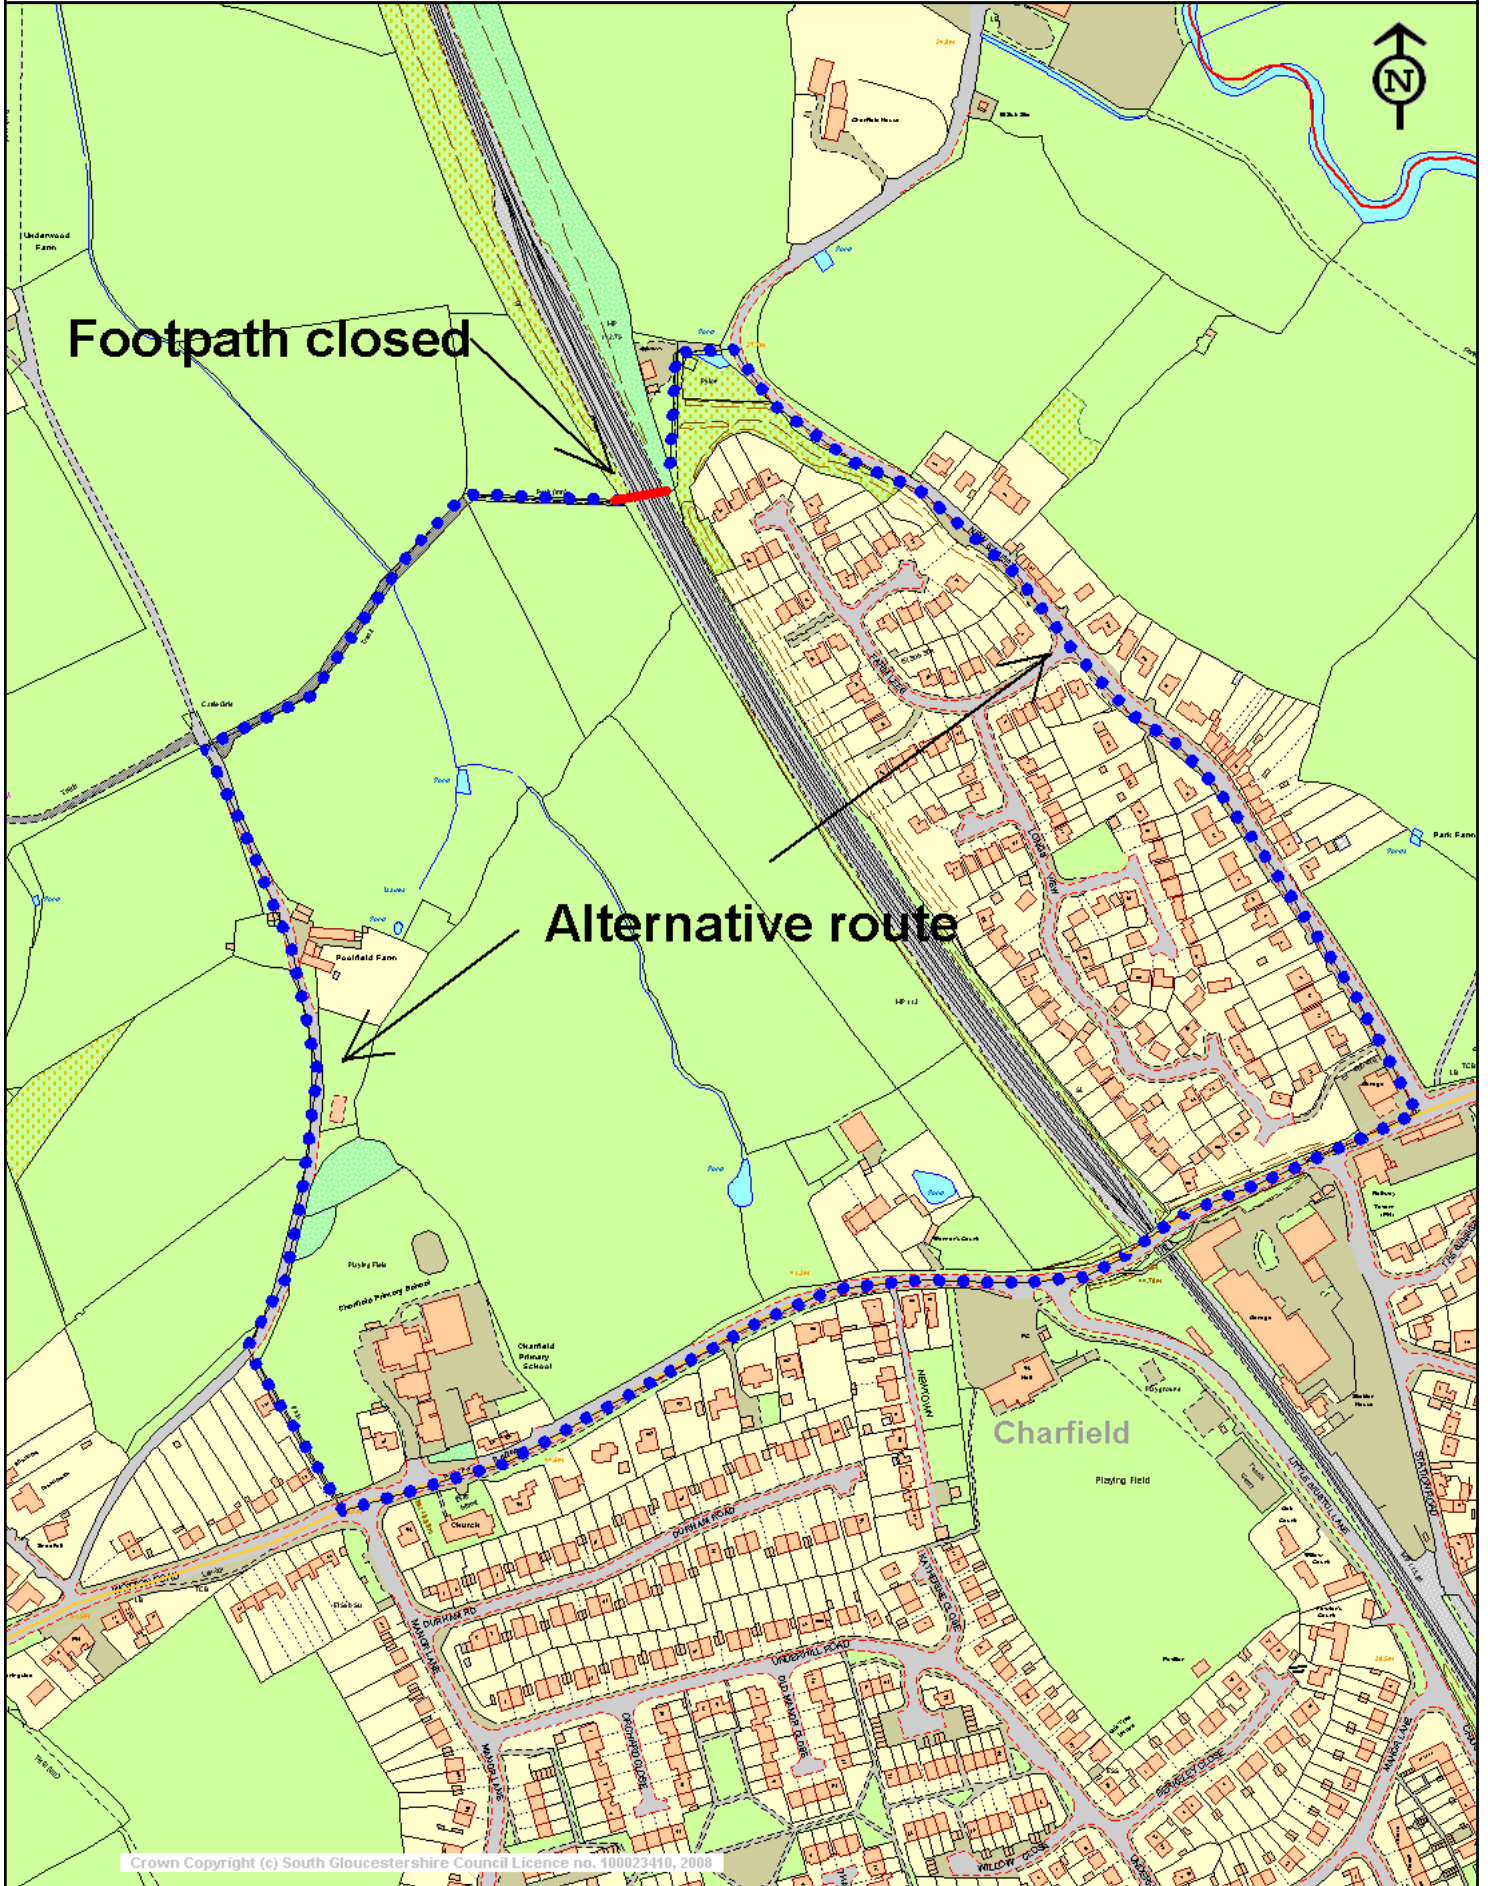

Temporary closure of PROW OCH 8, Charfield

Crown Copyright (c) South Gloucestershire Council Licence no. 100023410, 2008

South Gloucestershire Council
Council Offices
Castle Street
Thornbury
BS35 1HF
01454 868009
www.southglos.gov.uk

Scale 1/4000 Date 8/7/2008

© Copyright South Gloucestershire Council 2008. All rights reserved.
© Crown Copyright. All rights reserved. 100023410, 2008

South Gloucestershire
Council